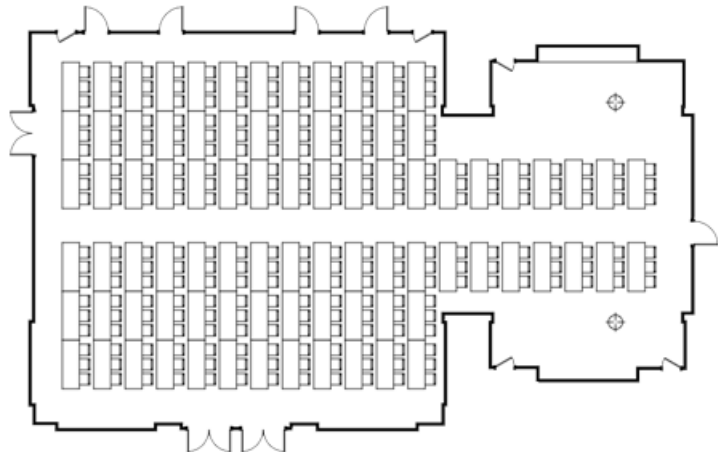

Montparnasse + Palais I & II • Classroom

Room Size	15.5m x 23.5m
Floor space	369m ²
Ceiling Height	3.0m

The room Palais I & II and Montparnasse – located on the ground floor – dominated by warm colours and carpeting offers a comfortable atmosphere ideal for your festivity. It is also excellent for conferences and exhibitions fitted with a built-in LCD projector and foldaway walls. The room can be separated by a divider into Palais Royal I and Palais Royal II for smaller events. Our foyer on the ground floor with large windows, facing the Alster Lake, is located close-by and can be ideally used for a reception or coffee breaks.